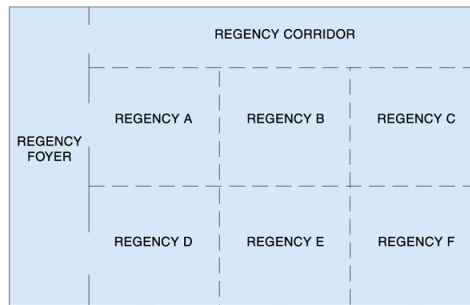

# Hyatt Regency Lake Tahoe

Resort, Spa and Casino

## DIRECTIONS

From Reno / Tahoe International Airport (35 miles): Take I-395 South to I-431 West. Make a left at Highway 28. Proceed two miles. Take a right at Country Club.

FIRST FLOOR

SPA TERRACE CONFERENCE CENTER